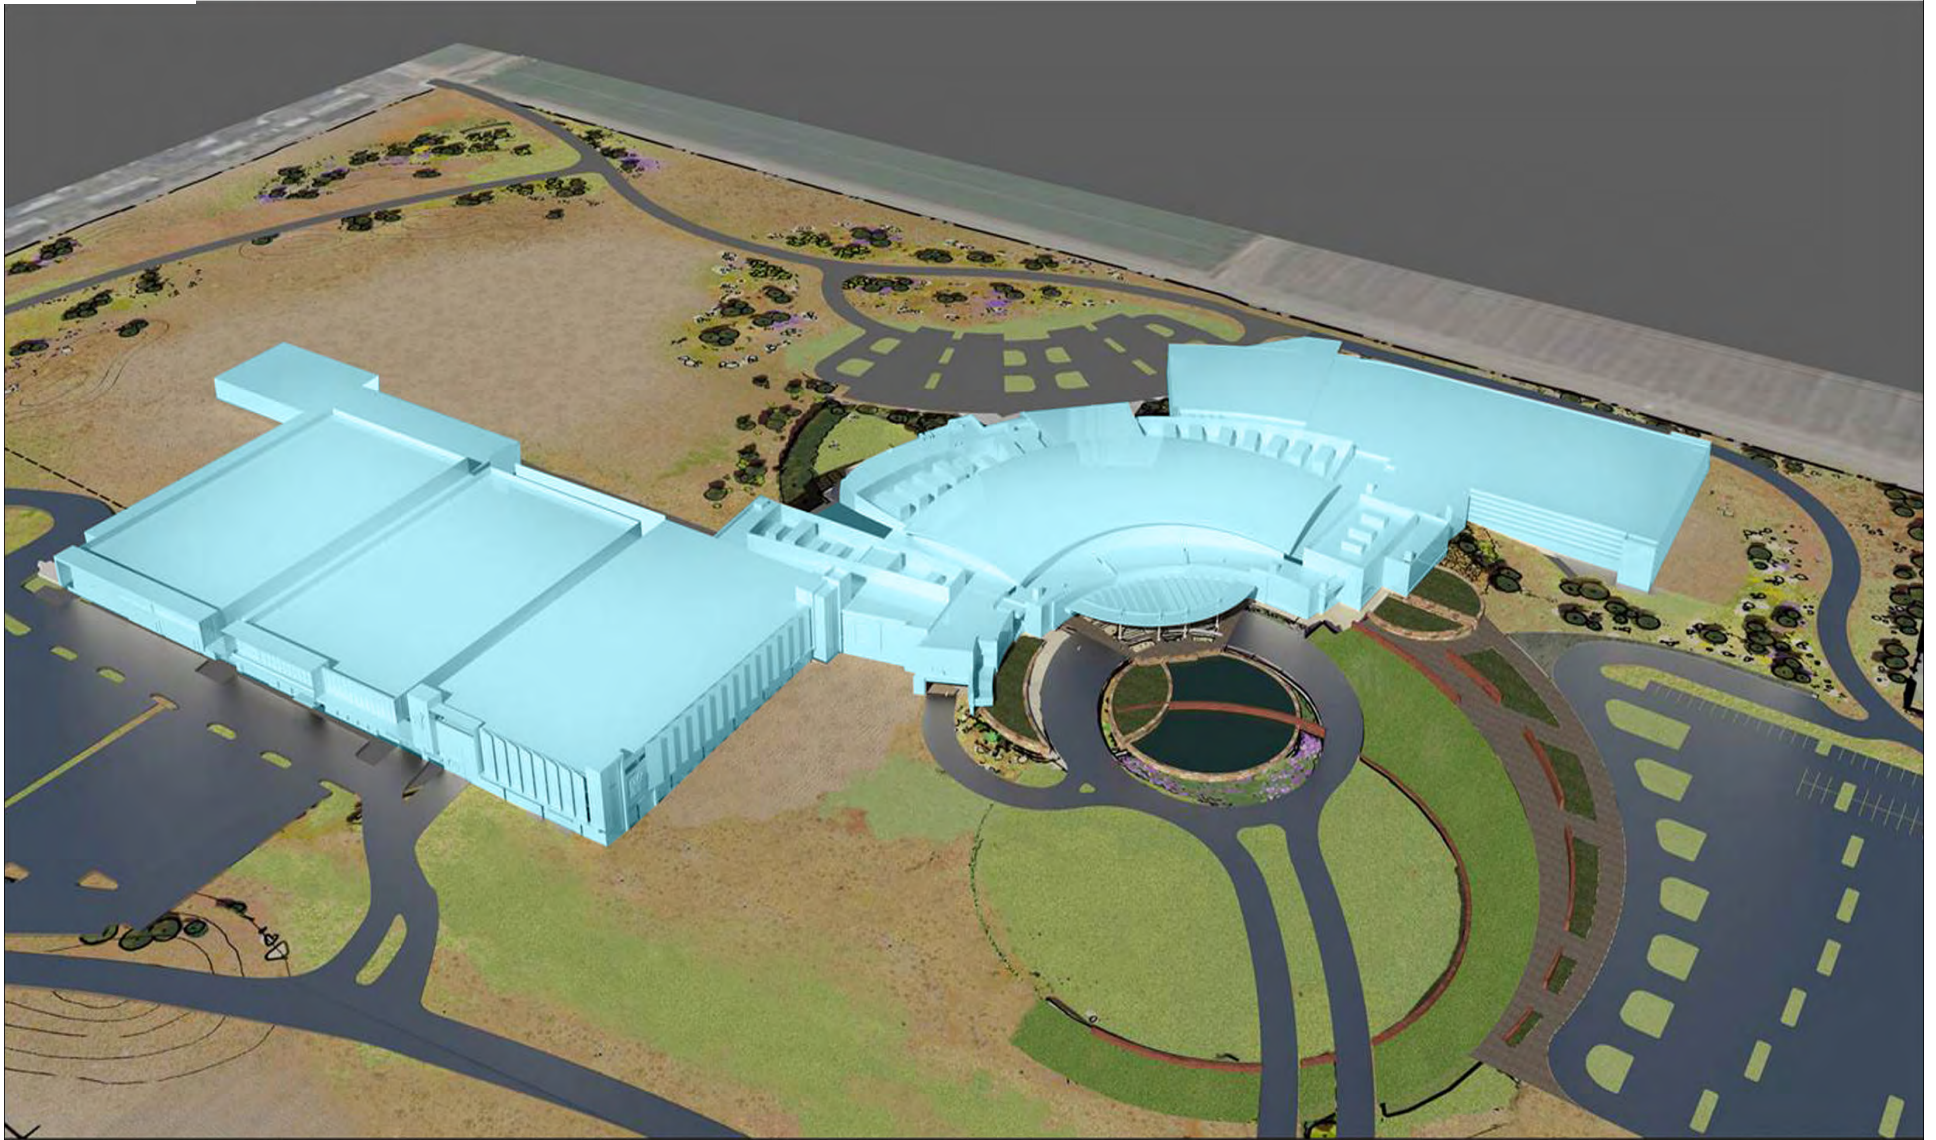

West
VALLEY
RESORT & CASINO
AN ENTERPRISE OF THE TOHONO O'ODHAM NATION

Project Update

UPDATED

- Full Build Out

WVR Construction Update

- **Construction Efforts: Underway** 
- **Engineering Studies: Complete** 
- **Soil and Archaeological Testing: Complete** 
- **Administrative Preparations: On Going** 
- **Mobilizing: Fencing and Trailers completed by 11/21/14**
- **Contractor awards: GC complete; subs completed 10/27/14**
- **\$7 Million plus grading project: Underway by 12/15/14**

UPDATED

First Phase Gaming Facility Details

- **WVR – Phased Approach**
- **1089 Slots (No Table Games, Bingo or Keno)**
- **2 Venue Food Court**
- **Feature Bar**
- **Rewards Center**
- **Cage**
- **Staffing: Over 500 New Jobs**
- **1,200 space flat surface parking**